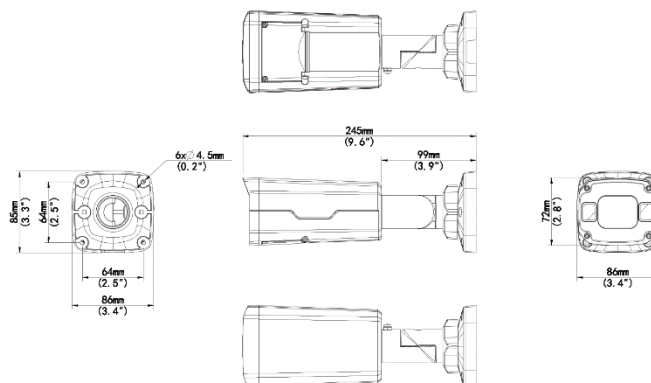

Alarm I/O	1/1
Network	1 * RJ45 10M/100M Base-TX Ethernet
Video Output	1 BNC
Certification	Description
EMC	CE-EMC (EN 55032: 2015+A1:2020,EN 61000-3-3: 2013+A1: 2019,EN IEC 61000-3-2: 2019+A1: 2021,EN 55035: 2017+A11:2020) FCC (FCC CFR 47 part15 B, ANSI C63.4-2014)
Safety	CE LVD (EN 62368-1:2014+A11:2017) CB (IEC 62368-1:2014) UL (UL 62368-1, 2nd Ed., Issue Date: 2014-12-01)
Environment	CE- RoHS (2011/65/EU;(EU)2015/863); WEEE (2012/19/EU); Reach (Regulation (EC) No 1907/2006)
Protection	IP67 (IEC 60529:1989+AMD1:1999+AMD2:2013) IK10 (IEC 62262:2002)
General	Description
Power	DC12V(±25%), PoE(IEEE 802.3af)
Power Consumption	Max 8W
Power Interface	Ø 5.5mm coaxial power plug
Dimensions	245.0x86.0x85.0mm (9.6' ' x3.4' ' x3.4' ')
Weight	0.92kg(2.03lb)
Working Environment	-30° C ~ 60° C (-22° F ~ 140° F), Humidity: ≤95% RH (non-condensing)
Storage Environment	-40°C ~ 70°C (-40° F ~ 158° F), Humidity: ≤95% RH (non-condensing)
Surge protection	6KV

Dimensions